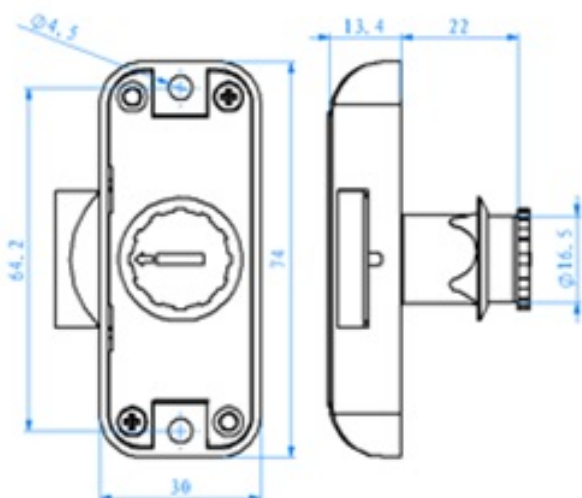

PRODUCT SHEET

Description:

Rotary Bar Lock MIC-922, $\varnothing 16,5 \times 22$ mm, RH, NPL, Body Only, F/ System J#11+J#12, W/Black Plastic Plug, No Bar, No Access.

Item number:

14.05.274-0

Units	Box	Carton	HS Code	Barcode
Pcs.	12	120	8301300000	 5704866043007